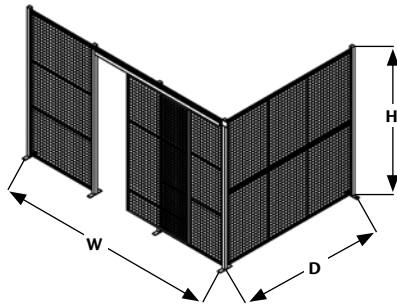

ENCLOSURES

WIRE MESH PARTITION KITS

Rugged Kleton wire mesh partitions and enclosures provide maximum security at low cost for tools, valuable inventory, hazardous materials, and any area of your plant where restricted access is required. Bolt-down posts and reinforced panels provide the strength that your application demands. Standard **STOCK SIZES** include all basic bolt-together hardware required for fast and easy installation of modular wall and roof panels, and a standard 4' x 8' or 8' x 8' sliding door which may be located on any side, opening left-to-right or right-to-left. This system provides the versatility needed to expand or modify your enclosure quickly and at minimum cost. Order an enclosure with a roof for maximum security. **CUSTOM SIZES** can be designed to suit your special application regardless of the size required.

Colour: Kleton blue.

KLETON

TYPE A - 2 SIDES

Unit Height	Overall Wall Size		Standard Sliding Door Size		Without Roof		With Roof		Price /Each
	W	x D	W'	x H'	Model No.	Wt. lbs.	Model No.	Wt. lbs.	
8'3"	12'8"	x 8'4"	4	x 8	KD069	417	KD070	670	
8'3"	16'8"	x 12'6"	4	x 8	KD057	535	KD058	1009	
8'3"	24'8"	x 16'6"	8	x 8	KD061	682	KD062	1485	
12'3"	12'8"	x 8'4"	4	x 8	KD067	583	KD068	836	
12'3"	16'8"	x 12'6"	4	x 8	KD055	758	KD056	1232	
12'3"	24'8"	x 16'6"	8	x 8	KD059	977	KD060	1780	

TYPE B - 3 SIDES

Unit Height	Overall Wall Size		Standard Sliding Door Size		Without Roof		With Roof		Price /Each
	W	x D	W'	x H'	Model No.	Wt. lbs.	Model No.	Wt. lbs.	
8'3"	12'8"	x 8'4"	4	x 8	KD085	511	KD086	758	
8'3"	16'8"	x 12'6"	4	x 8	KD073	690	KD074	1158	
8'3"	24'8"	x 16'6"	8	x 8	KD077	878	KD078	1677	
12'3"	12'8"	x 8'4"	4	x 8	KD083	730	KD084	977	
12'3"	16'8"	x 12'6"	4	x 8	KD071	997	KD072	1465	
12'3"	24'8"	x 16'6"	8	x 8	KD075	1273	KD076	2072	