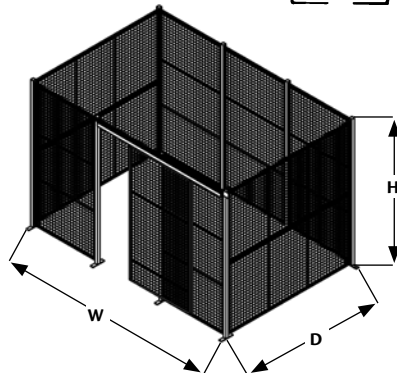

TYPE C - 4 SIDES

Unit Height	Overall Wall Size		Standard Sliding Door Size		Without Roof		With Roof		Price /Each
	W	x D	W'	x H'	Model No.	Wt. lbs.	Model No.	Wt. lbs.	
8'3"	12'8"	x 8'4"	4	x 8	KD101	688	KD102	923	
8'3"	16'8"	x 12'6"	4	x 8	KD089	912	KD090	1368	
8'3"	24'8"	x 16'6"	8	x 8	KD093	1190	KD094	1975	
12'3"	12'8"	x 8'4"	4	x 8	KD099	996	KD100	1231	
12'3"	16'8"	x 12'6"	4	x 8	KD087	1330	KD088	1786	
12'3"	24'8"	x 16'6"	8	x 8	KD091	1740	KD092	2525