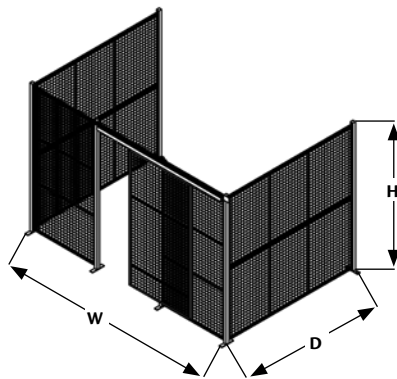

ENCLOSURES

WIRE MESH PARTITION KITS

Rugged Kleton wire mesh partitions and enclosures provide maximum security at low cost for tools, valuable inventory, hazardous materials, and any area of your plant where restricted access is required. Bolt-down posts and reinforced panels provide the strength that your application demands. Standard **STOCK SIZES** include all basic bolt-together hardware required for fast and easy installation of modular wall and roof panels, and a standard 4' x 8' or 8' x 8' sliding door which may be located on any side, opening left-to-right or right-to-left. This system provides the versatility needed to expand or modify your enclosure quickly and at minimum cost. Order an enclosure with a roof for maximum security. **CUSTOM SIZES** can be designed to suit your special application regardless of the size required.

Colour: Kleton blue.

KLETON

TYPE A - 2 SIDES

Unit Height	Overall Wall Size		Standard Sliding Door Size		Without Roof		With Roof		Price /Each
	W	x D	W'	x H'	Model No.	Wt. lbs.	Model No.	Wt. lbs.	
8'3"	12'8"	x 8'4"	4	x 8	KD069	417	KD070	670	
8'3"	16'8"	x 12'6"	4	x 8	KD057	535	KD058	1009	
8'3"	24'8"	x 16'6"	8	x 8	KD061	682	KD062	1485	
12'3"	12'8"	x 8'4"	4	x 8	KD067	583	KD068	836	
12'3"	16'8"	x 12'6"	4	x 8	KD055	758	KD056	1232	
12'3"	24'8"	x 16'6"	8	x 8	KD059	977	KD060	1780	

TYPE B - 3 SIDES

Unit Height	Overall Wall Size		Standard Sliding Door Size		Without Roof		With Roof		Price /Each
	W	x D	W'	x H'	Model No.	Wt. lbs.	Model No.	Wt. lbs.	
8'3"	12'8"	x 8'4"	4	x 8	KD085	511	KD086	758	
8'3"	16'8"	x 12'6"	4	x 8	KD073	690	KD074	1158	
8'3"	24'8"	x 16'6"	8	x 8	KD077	878	KD078	1677	
12'3"	12'8"	x 8'4"	4	x 8	KD083	730	KD084	977	
12'3"	16'8"	x 12'6"	4	x 8	KD071	997	KD072	1465	
12'3"	24'8"	x 16'6"	8	x 8	KD075	1273	KD076	2072	